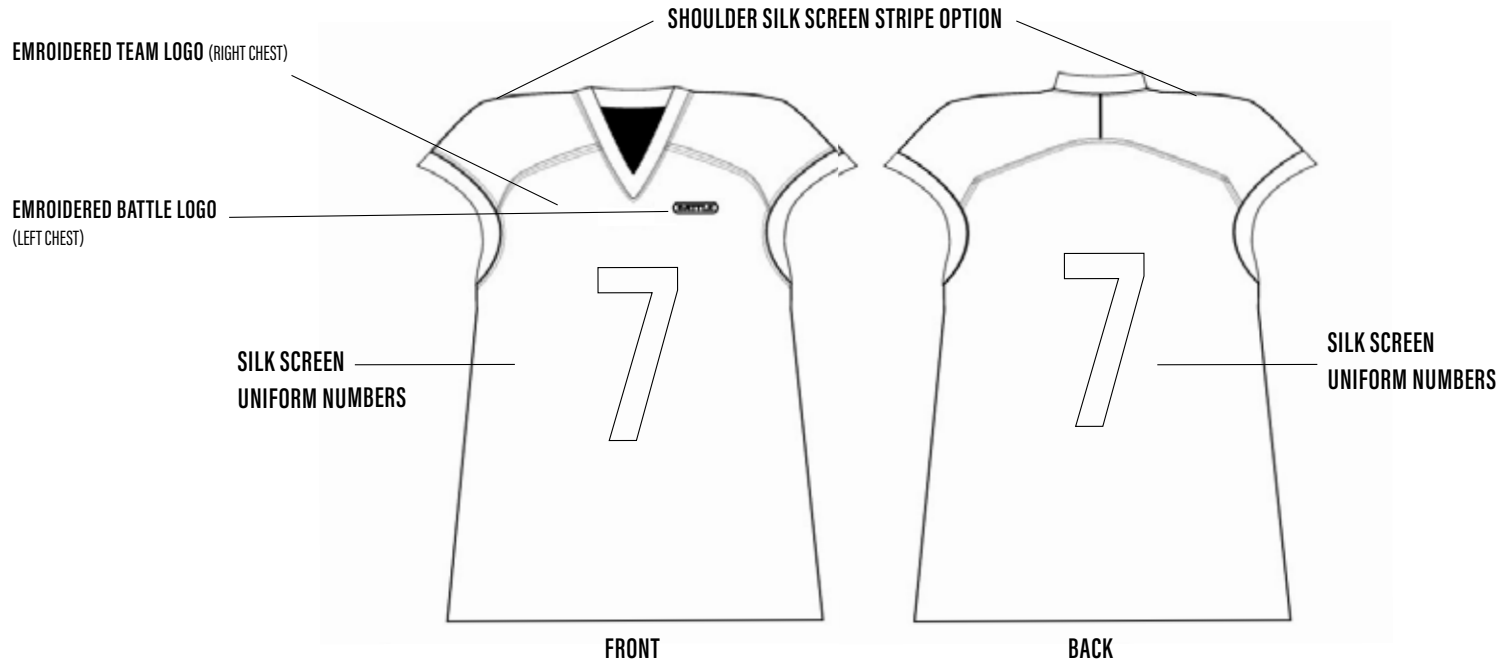

STANDARD SLEEVE AND PANT STRIPE OPTIONS

Please Note:

- Sleeve designs available in 1-color or 2-color.
- Sleeve numbers are 3" tall and available in 1-color or 2-color.
- Swatch colors may vary slightly from actual ink representation due to catalog printing process.