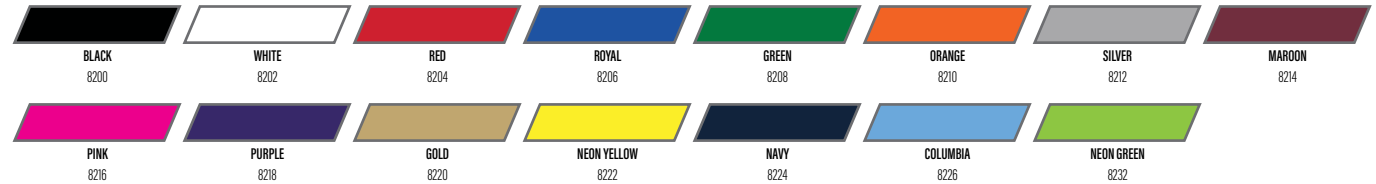

RED
(A) 33MG000002

BLACK
(A) 33MG000003

ROYAL
(A) 33MG000011

NEON GREEN
(A) 33MG000014

NEON YELLOW
(A) 33MG000015

NEON PINK
(A) 33MG000028

NEON BLUE
(A) 33MG000029

ORANGE
8210

THE STANDARD/CONVERTIBLE STRAP

\$15.99

MODELS & COLORS

SILVER
1MG000016

CHROME

\$19.99

MODELS & COLORS

NAVY
8824