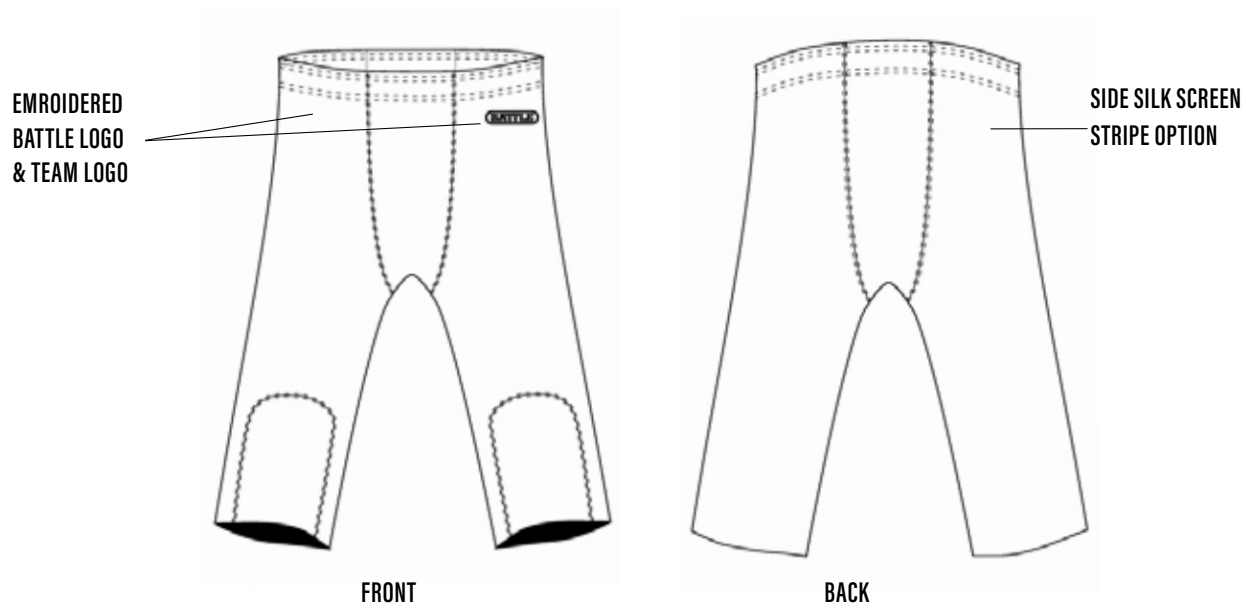

STANDARD SLEEVE AND PANT STRIPE OPTIONS

Please Note:

- Sleeve designs available in 1-color or 2-color.
- Sleeve numbers are 3" tall and available in 1-color or 2-color.
- Swatch colors may vary slightly from actual ink representation due to catalog printing process.