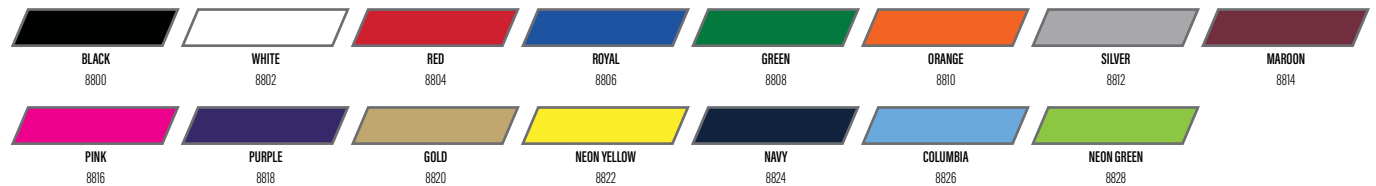

RED
(A) 33MG000002

BLACK
(A) 33MG000003

ROYAL
(A) 33MG000011

NEON GREEN
(A) 33MG000014

NEON YELLOW
(A) 33MG000015

NEON PINK
(A) 33MG000028

NEON BLUE
(A) 33MG000029

ORANGE
8210

THE STANDARD/CONVERTIBLE STRAP

\$15.99

MODELS & COLORS

SILVER
1MG000016

CHROME

\$19.99

MODELS & COLORS

NAVY
8824

STANDARD/CONNECTED STRAP

\$15.99

MODELS & COLORS

VISIT WWW.BATTLEUNIFORMS.COM FOR MORE MOUTHGUARD STYLES AND OPTIONS

RED / WHITE
(A) 8704A
(Y) 8704Y

BATTLE STANDARD FANG

YELLOW / BLACK
(A) 8708A
(Y) 8708Y

PRODUCT DNA