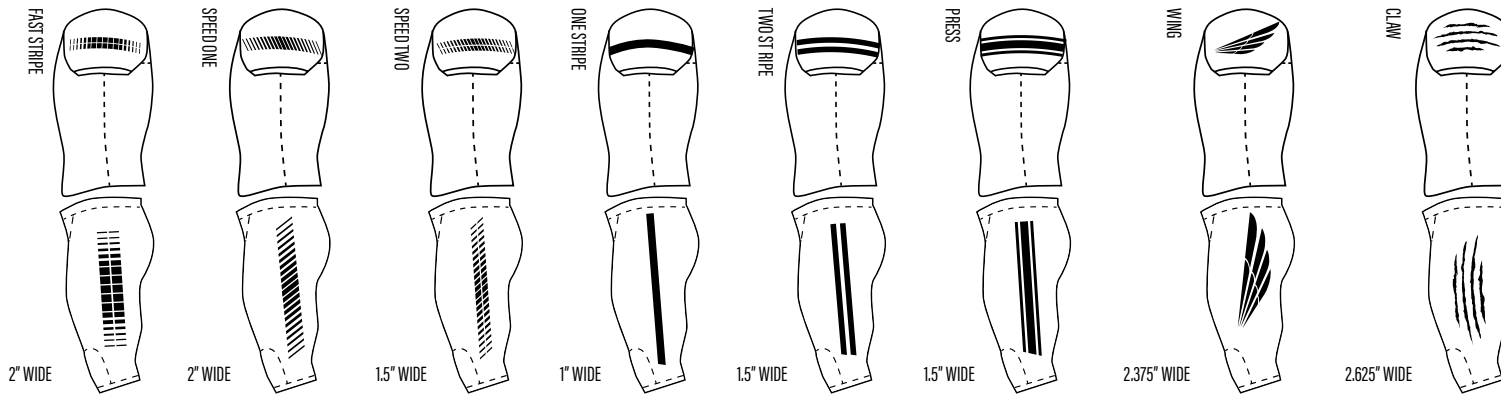

STANDARD SLEEVE AND PANT STRIPE OPTIONS

Please Note:

- Sleeve designs available in 1-color or 2-color.
- Sleeve numbers are 3" tall and available in 1-color or 2-color.
- Swatch colors may vary slightly from actual ink representation due to catalog printing process.