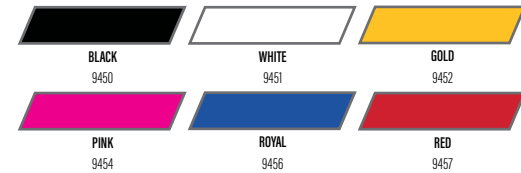

CUSTOM COLORS AND TEAM DESIGNS ALSO AVAILABLE